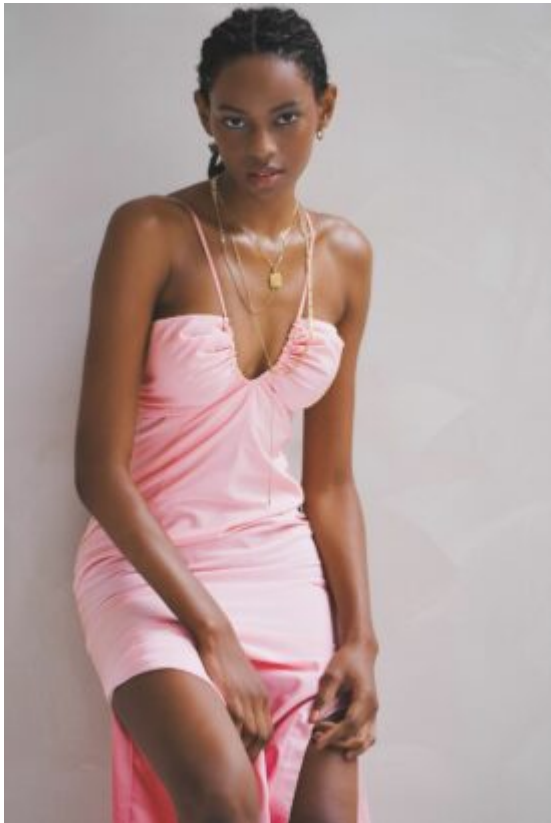

TRUE MODELS

Shari Browne

178 | 83 / 58 / 91 / 41 | Black / Brown

TRUE MODELS

Shari Browne

178 | 83 / 58 / 91 / 41 | Black / Brown

TRUE MODELS

Shari Browne

178 | 83 / 58 / 91 / 41 | Black / Brown

TRUE MODELS

Shari Browne

178 | 83 / 58 / 91 / 41 | Black / Brown

TRUE MODELS

Shari Browne

178 | 83 / 58 / 91 / 41 | Black / Brown

TRUE MODELS

Shari Browne

178 | 83 / 58 / 91 / 41 | Black / Brown

TRUE MODELS

Shari Browne

178 | 83 / 58 / 91 / 41 | Black / Brown

TRUE MODELS

Shari Browne

178 | 83 / 58 / 91 / 41 | Black / Brown